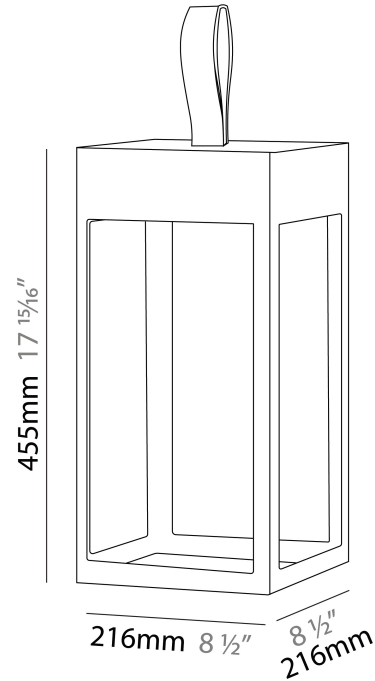

PROJECT	
TYPE	
SPECIFIER	
QUANTITY	
DATE	

ETEREA 2.0 PORTABLE

E9B268-

base number   Finish
Options

1. To build a product code in our configurator select the specify button on the base model # product page
2. To build a manual product code on this datasheet choose from the options listed below in blue font and add the suffix to the base model #

GENERAL

Series: Eterea 2.0
Brand: Platek
Division: Exterior
Mounting Type: Portable
Mounting Location: Table
Subcategory: Battery Operated

PHYSICAL

Shape: Rectangle
Length (mm): 216
Length (in): 8 ½
Width (mm): 216
Width (in): 8 ½
Height (mm): 455
Height (in): 17 15/16
Light Distribution: Direct
Weight (kg): 2.80
Weight (lbs): 6.17
Screws: No visible screws
Diffuser: Frosted Methacrylate
Fixture Finish: [ANT](#) / [BLK](#) / [BRZ](#) / [COR](#) / [RSB](#) / [WHI](#)
Fixture Material: Stainless Steel
Cable Details: Supplied with one Micro USB power supply cable 1.2m in length
Upon Request: Bolt Down

ELECTRICAL

Lamp Type: LED
Input Wattage (W): 4.5
Total Output Wattage (W): 4.5
Dimming: Non-Dimmable
Input Voltage (V): 120

LED

Number of LEDs: 1
Color Temperature (°K): 3000
Max. Delivered Lumen (lm): 275
Nominal Lumen (lm): 450
CRI: >90 CRI
Lamp Life (hrs): 60000

OPTICAL

Optic°: 100

RATINGS AND CERTIFICATIONS

Certified By: Certified for North American Standards
IP rating: IP65
IK Rating: IK07
Bug Rating: B0 U0 G0